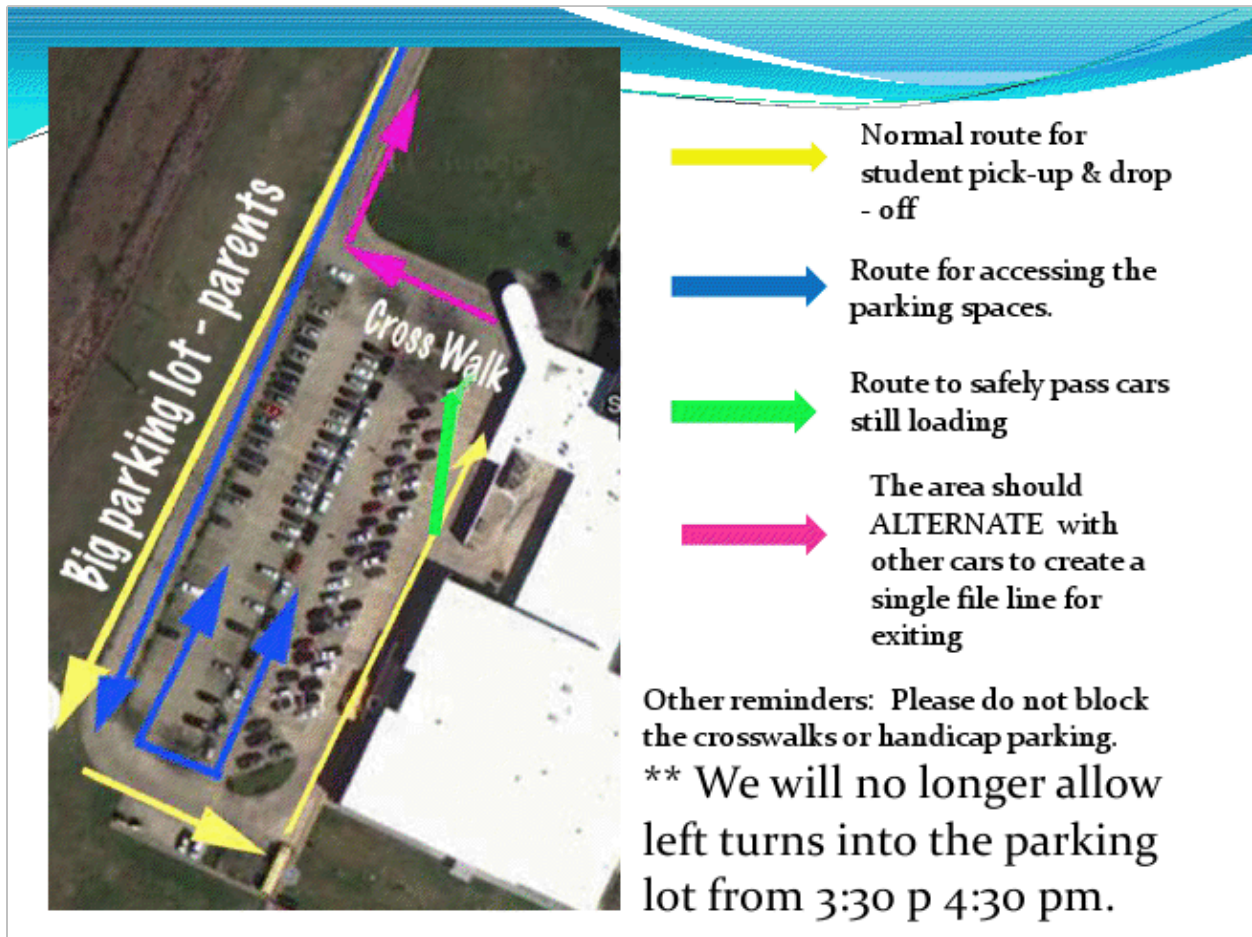

# Car Rider UPDATE!

Normal route for student pick-up & drop - off

Route for accessing the parking spaces.

Route to safely pass cars still loading

The area should ALTERNATE with other cars to create a single file line for exiting

Other reminders: Please do not block the crosswalks or handicap parking. \*\*

We will no longer allow left turns into the parking lot from 3:30 p 4:30 pm.